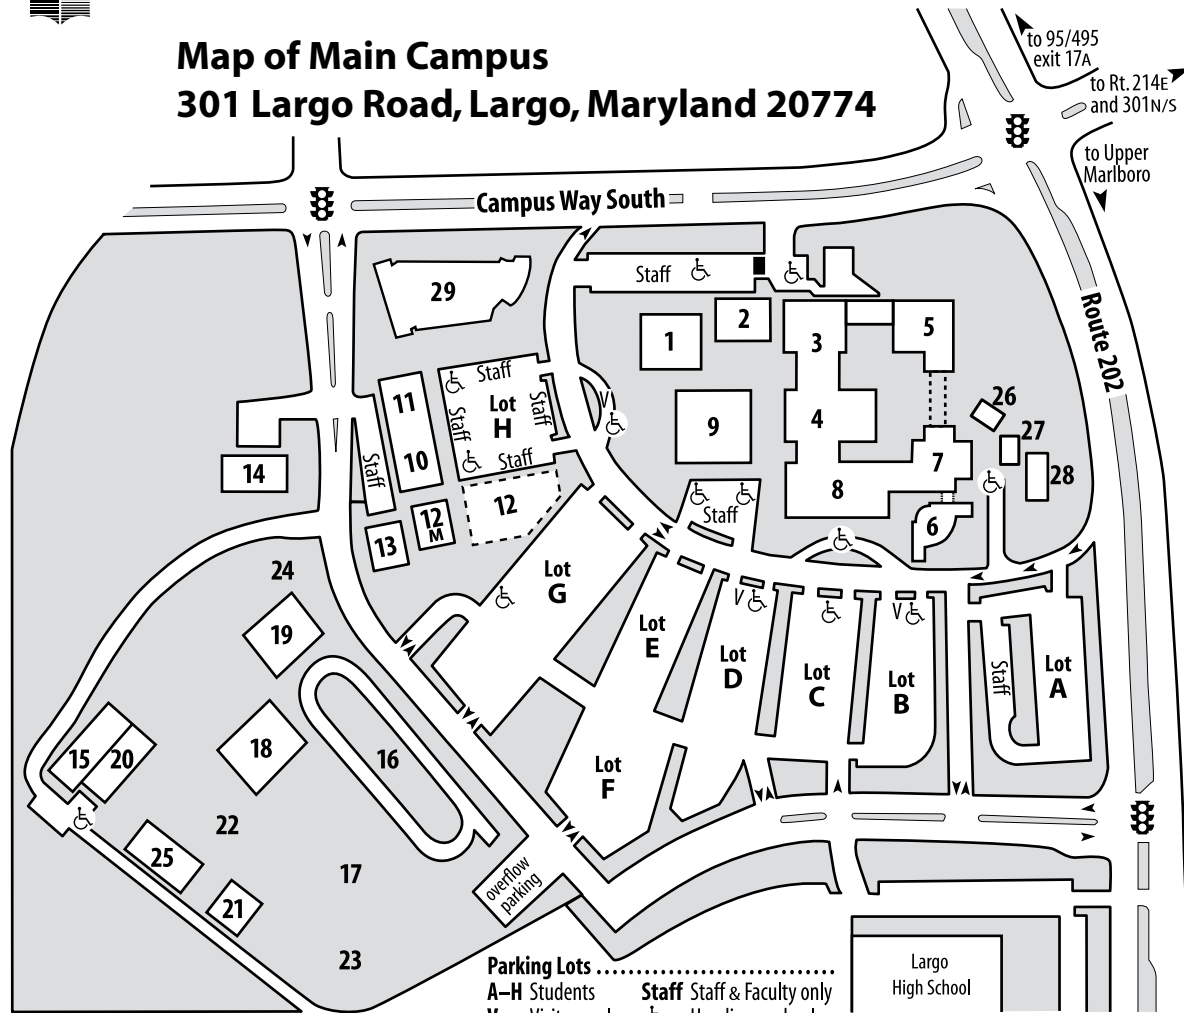

## Map of Main Campus 301 Largo Road, Largo, Maryland 20774

**Parking Lots** .....  
**A-H** Students      **Staff** Staff & Faculty only  
**V** Visitors only      **H** Handicapped only

- |  |  |  |
|--|--|--|
| <p><b>1. Kent Hall</b><br/>Administration<br/>Continuing Education Offices<br/>Human Resources<br/>Workforce Development and Continuing Education</p> <p><b>2. Accokeek Hall (Library)</b><br/>eLearning Services<br/>Library</p> <p><b>3. Bladen Hall</b><br/>Admissions and Records<br/>Advising/Transfer Services<br/>Cashier<br/>Disability Support Services (DSS)<br/>Enrollment Services<br/>Financial Aid Office (FAO)<br/>Health Education Center (Nurse)<br/>Recruitment<br/>Registration—Credit and Continuing Education<br/>Veterans Services</p> <p><b>4. Bladen Hall</b><br/>Campus Police Substation<br/>College Lab Services<br/>(Computer Labs)<br/>Language Studies Lab<br/>Student Assessment Services<br/>(Testing Center)<br/>Tutoring and Writing Centers</p> | <p><b>5. Largo Student Center</b><br/>Bookstore<br/>Campus Dining<br/>College Life Services<br/>Community Rooms A, B, C<br/>Rennie Forum</p> <p><b>6. Chesapeake Hall</b></p> <p><b>7. Lanham Hall</b><br/>International Education Center<br/>Service Learning</p> <p><b>8. Marlboro Hall</b><br/>ALANA<br/>Career/Job Services<br/>Center for Work-Based Learning<br/>Marlboro Gallery<br/>Student Development Resource Center (SDRC)<br/>Vocational Support Services (VSS)</p> <p><b>9. Queen Anne Fine Arts</b><br/>Hallam Theatre</p> <p><b>10. Novak Field House</b></p> <p><b>11. Robert I. Bickford Natatorium</b><br/>(Closed for Renovations)</p> <p><b>12. Center for Health Studies</b><br/>(Under Construction)</p> <p><b>12M. Continuing Education Building</b><br/>(Classrooms Only)</p> | <p><b>13. Steel Building</b></p> <p><b>14. Childtime Children's Center</b></p> <p><b>15. Facilities Management Building</b><br/>Campus Police</p> <p><b>16. Track/Soccer Field</b></p> <p><b>17. Golf Range</b></p> <p><b>18. Tennis Courts</b></p> <p><b>19. Racquetball Courts</b></p> <p><b>20. Auto Bay</b></p> <p><b>21. Warehouse</b></p> <p><b>22. Baseball Diamond</b></p> <p><b>23. Softball Diamond</b></p> <p><b>24. Picnic Grove</b></p> <p><b>25. Temporaries 1 and 2</b></p> <p><b>26. Temporary Services Building TS</b></p> <p><b>27. Temporary Services Building TO</b></p> <p><b>28. Temporary Services Building TZ</b></p> <p><b>29. Center for Advanced Technology</b><br/>College Lab Services<br/>(Computer Labs)<br/>Cyber Café</p> |
|--|--|--|